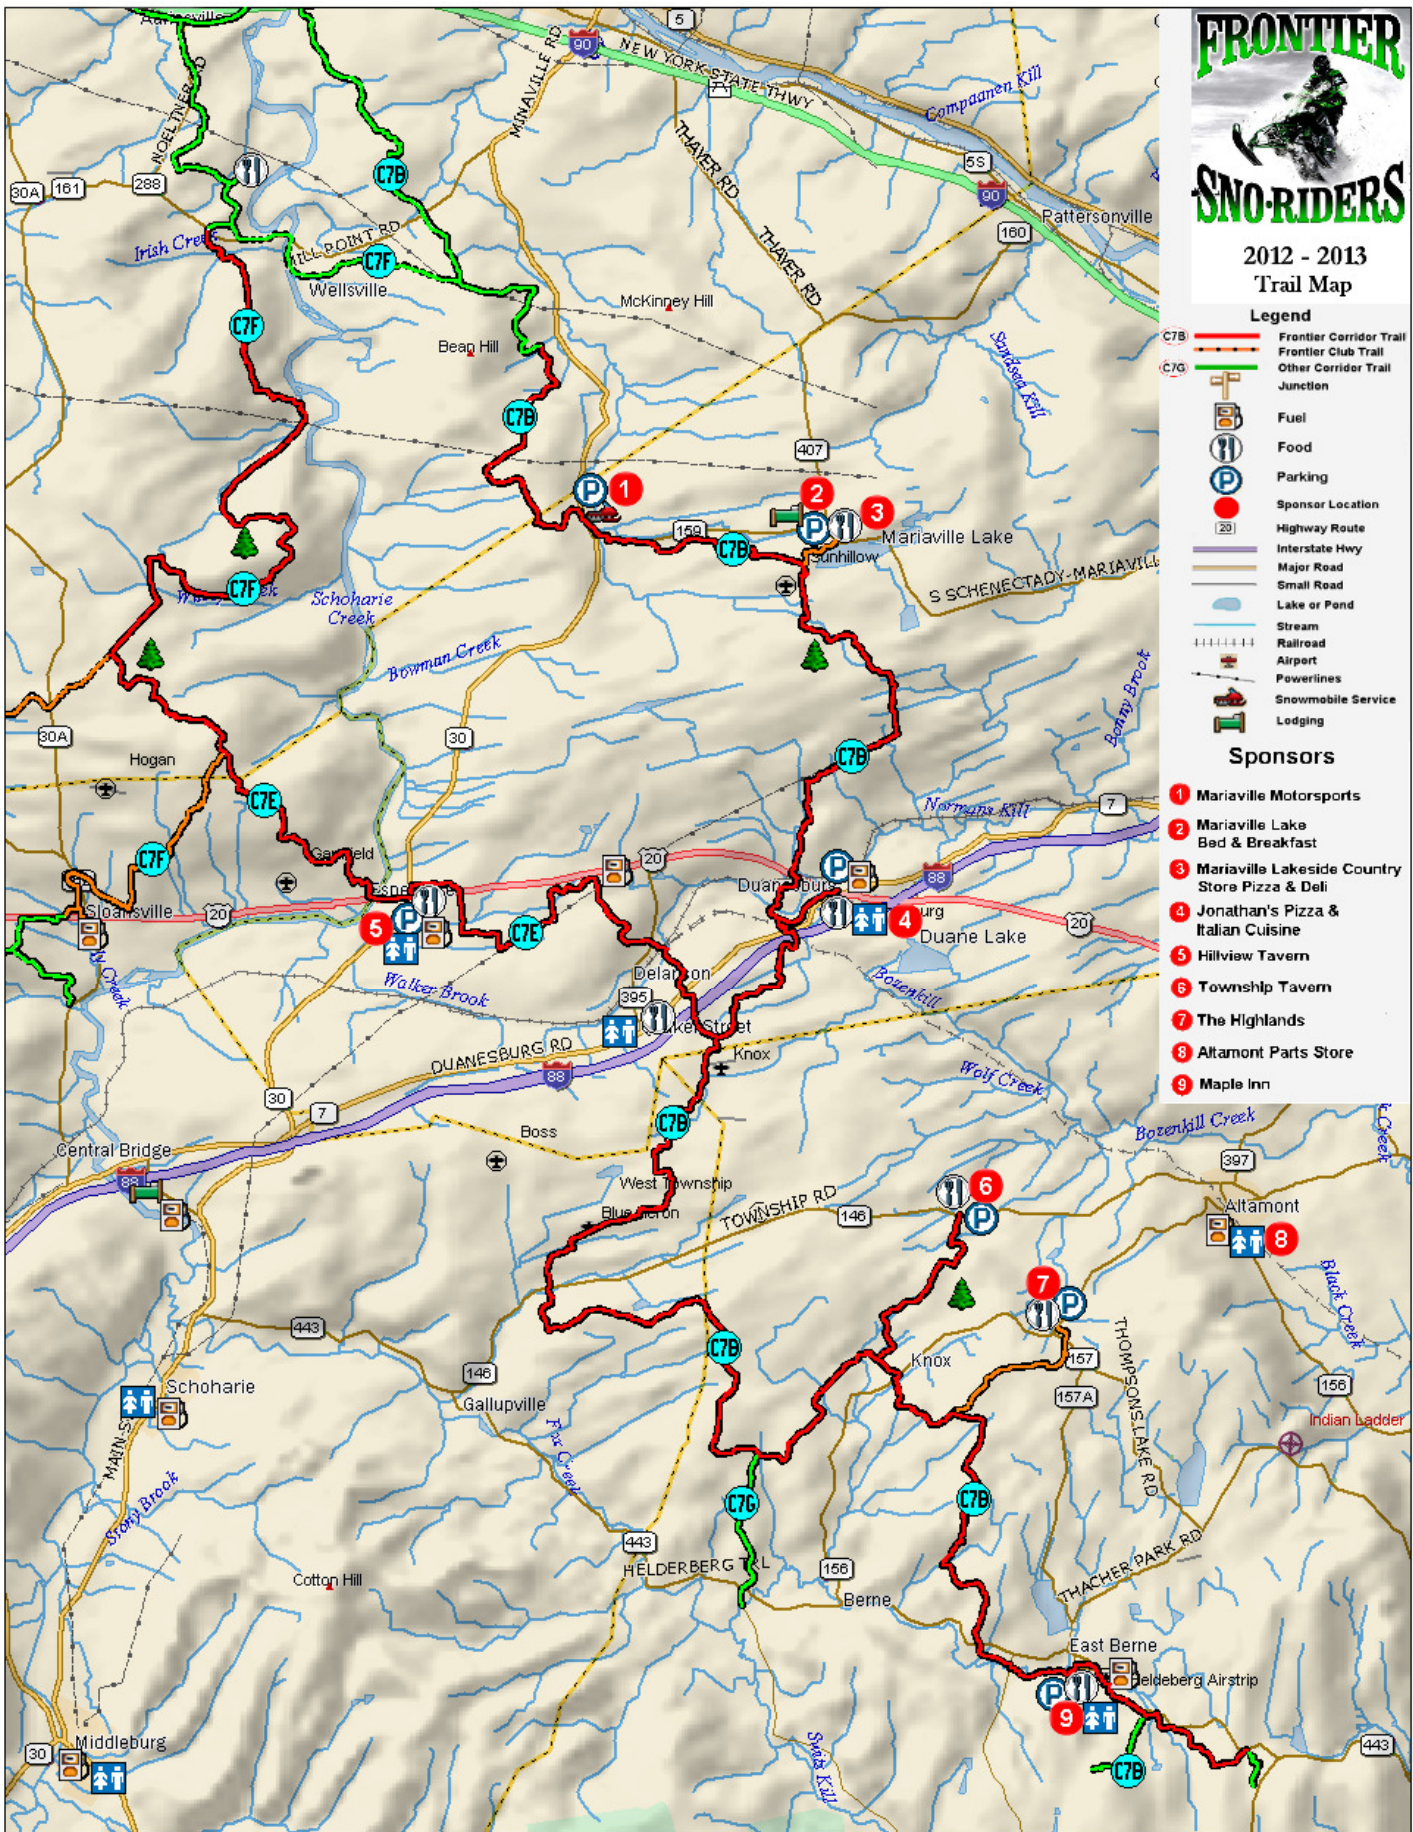

2012 - 2013
Trail Map

Legend

- C7B Frontier Corridor Trail
- Frontier Club Trail
- C7G Other Corridor Trail
- + Junction
- + Fuel
- + Food
- P Parking
- Sponsor Location
- Highway Route
- Interstate Hwy
- Major Road
- Small Road
- Lake or Pond
- Stream
- Railroad
- + Airport
- Powerlines
- + Snowmobile Service
- + Lodging

Sponsors

- 1 Mariaville Motorsports
- 2 Mariaville Lake Bed & Breakfast
- 3 Mariaville Lakeside Country Store Pizza & Deli
- 4 Jonathan's Pizza & Italian Cuisine
- 5 Hillview Tavern
- 6 Township Tavern
- 7 The Highlands
- 8 Altamont Parts Store
- 9 Maple Inn

Respect Landowners, Stay On Trail

© Joel Church/ Frontier Sno Riders 2013
www.frontiersno.com
revision 2.8

Call 911 For Emergency MN (13.5° W)

Stay off Rail Road property